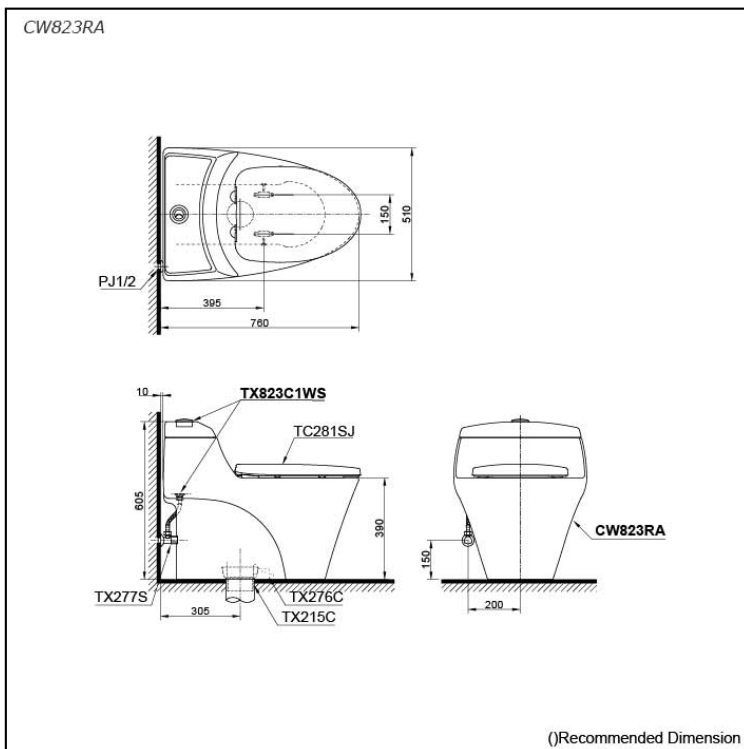

Specifications

Flush system:	Wash Down
Water Use:	4.5L / 3L (CW823NJ)
Water Use:	6L (CW823PJ)
Rough-in:	305 mm (CW823NJ)
Rough-in:	H=180 mm (CW823PJ)
Bowl Shape:	Elongated
Water Pressure:	0.05MPa~0.75MPa
Size:	510Wx750Dx605H mm

Parts description

Fittings and Seat & Cover are not included

- **CW823RA**
Elongated Closet Bowl (S-Trap)
(Rough-in 305)
- **CW823PJ**
Elongated Closet Bowl (P-Trap)
(Rough-in 180)

Optional Parts

- TX823C1WS
Tank Trim
- TC281SJ
Seat & Cover
- TS251FT2
Stop Valve
- TX215C
Slip-in Connector
- TX276C
Fixing Bracket

Colors

White, Pastel Ivory

CW823PJ

()Recommended Dimension