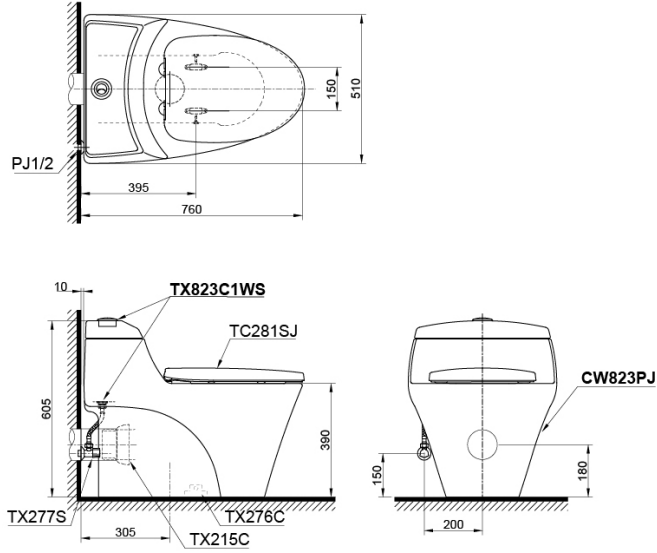

Specifications

Flush system:	Wash Down
Water Use:	4.5L / 3L (CW823NJ)
Water Use:	6L (CW823PJ)
Rough-in:	305 mm (CW823NJ)
Rough-in:	H=180 mm (CW823PJ)
Bowl Shape:	Elongated
Water Pressure:	0.05MPa~0.75MPa
Size:	510Wx750Dx605H mm

Parts description

Fittings and Seat & Cover are not included

- **CW823RA**
Elongated Closet Bowl (S-Trap)
(Rough-in 305)
- **CW823PJ**
Elongated Closet Bowl (P-Trap)
(Rough-in 180)

Optional Parts

- TX823C1WS
Tank Trim
- TC281SJ
Seat & Cover
- TS251FT2
Stop Valve
- TX215C
Slip-in Connector
- TX276C
Fixing Bracket

Colors

White, Pastel Ivory

CW823PJ

()Recommended Dimension