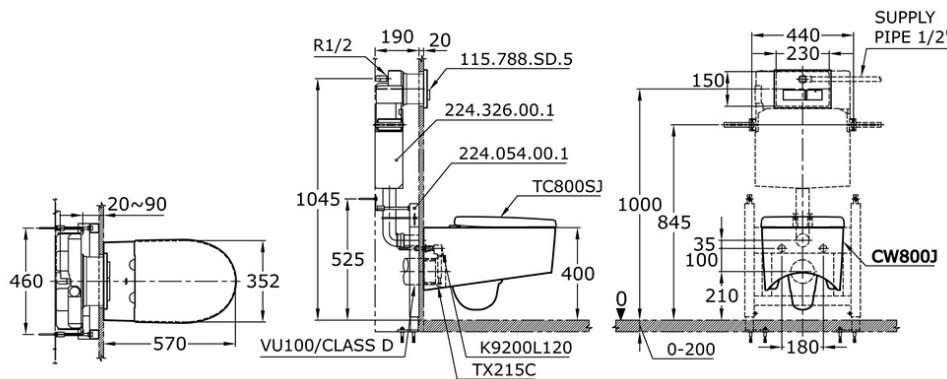

CW800J

IDR 10,310,000.00

Wall Hung

4.5 / 3 L Dual Flush

Solid Duroplast Seat & Cover

Rough-in: 210 mm

Bowl Shape: European

CW 800 J

Some products may not be available in your area

Prices indicated are manufacturer's suggested retail price, prices may change anytime without notice.

Please check with your nearest reseller for updated prices.

Prices shown for lavatory does not include faucet.