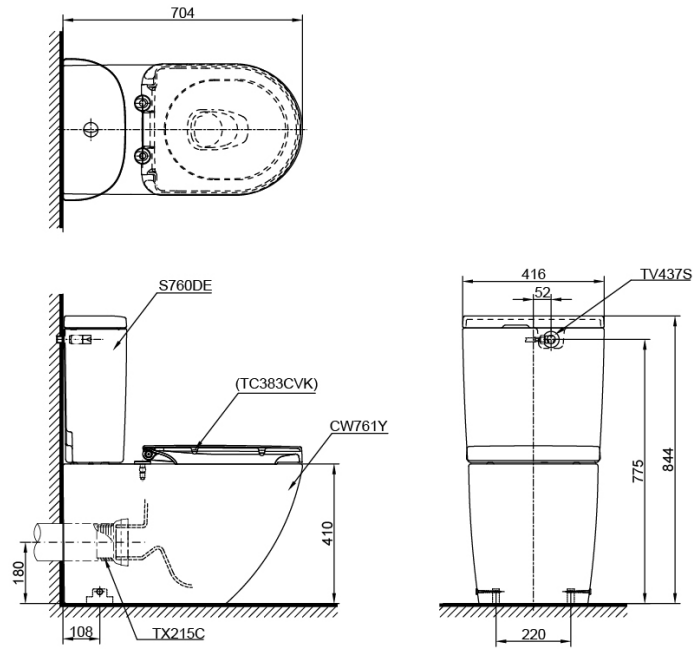

### Specifications

|                 |                      |
|-----------------|----------------------|
| Flush system:   | TORNADO FLUSH        |
| Water Use:      | 4.8L / 3L            |
| Rough-in:       | 305 mm (CST761DV)    |
| Rough-in:       | H=180 mm (CST761DPV) |
| Bowl Shape:     | D-Shape              |
| Water Pressure: | 0.05MPa~0.75MPa      |
| Size:           | 416Wx704Dx844H mm    |

### Parts description

Fittings & Tank are included  
(w/o Stop Valve & Flexible Hose)

- **C761E (CST761DV)**  
D-Shape Closet Bowl (S-Trap) (Rough-in 305) w/ Socket (TCP19R)
- **CW761Y (CST761DPV)**  
D-Shape Closet Bowl (P-Trap) (Rough-in 180)
- **S760DE**  
Tank & Lid w/ Tank Trim
- **T53P100VR**  
(CST761DV) Floor Flange w/ seal gasket
- **TV437S**  
Stop Valve w/ flexible hose
- **TX215C (CST761DPV)**  
Slip-in Connector

#### Optional Parts

- TC385CVK  
Soft Close Seat & Cover (Urea Resin)

### Colors

White (CEFIONTECT)

CST761DPV

( )Recommended Dimension