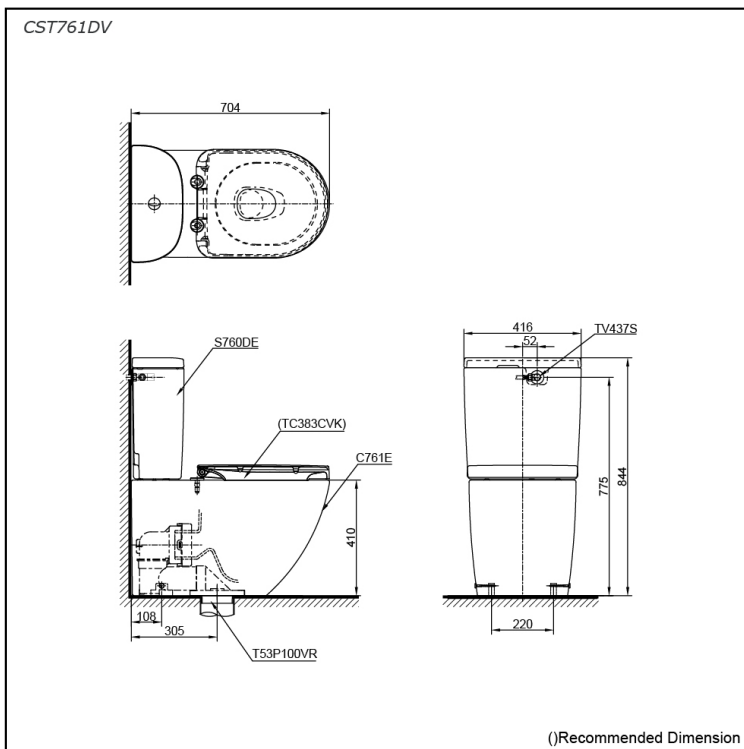

### Specifications

|                 |                      |
|-----------------|----------------------|
| Flush system:   | TORNADO FLUSH        |
| Water Use:      | 4.8L / 3L            |
| Rough-in:       | 305 mm (CST761DV)    |
| Rough-in:       | H=180 mm (CST761DPV) |
| Bowl Shape:     | D-Shape              |
| Water Pressure: | 0.05MPa~0.75MPa      |
| Size:           | 416Wx704Dx844H mm    |

### Parts description

Fittings & Tank are included  
(w/o Stop Valve & Flexible Hose)

- **C761E (CST761DV)**  
D-Shape Closet Bowl (S-Trap) (Rough-in 305) w/ Socket (TCP19R)
- **CW761Y (CST761DPV)**  
D-Shape Closet Bowl (P-Trap) (Rough-in 180)
- **S760DE**  
Tank & Lid w/ Tank Trim
- **T53P100VR**  
(CST761DV) Floor Flange w/ seal gasket
- **TV437S**  
Stop Valve w/ flexible hose
- **TX215C (CST761DPV)**  
Slip-in Connector

### Colors

White (CEFIONTECT)

CST761DPV

( )Recommended Dimension